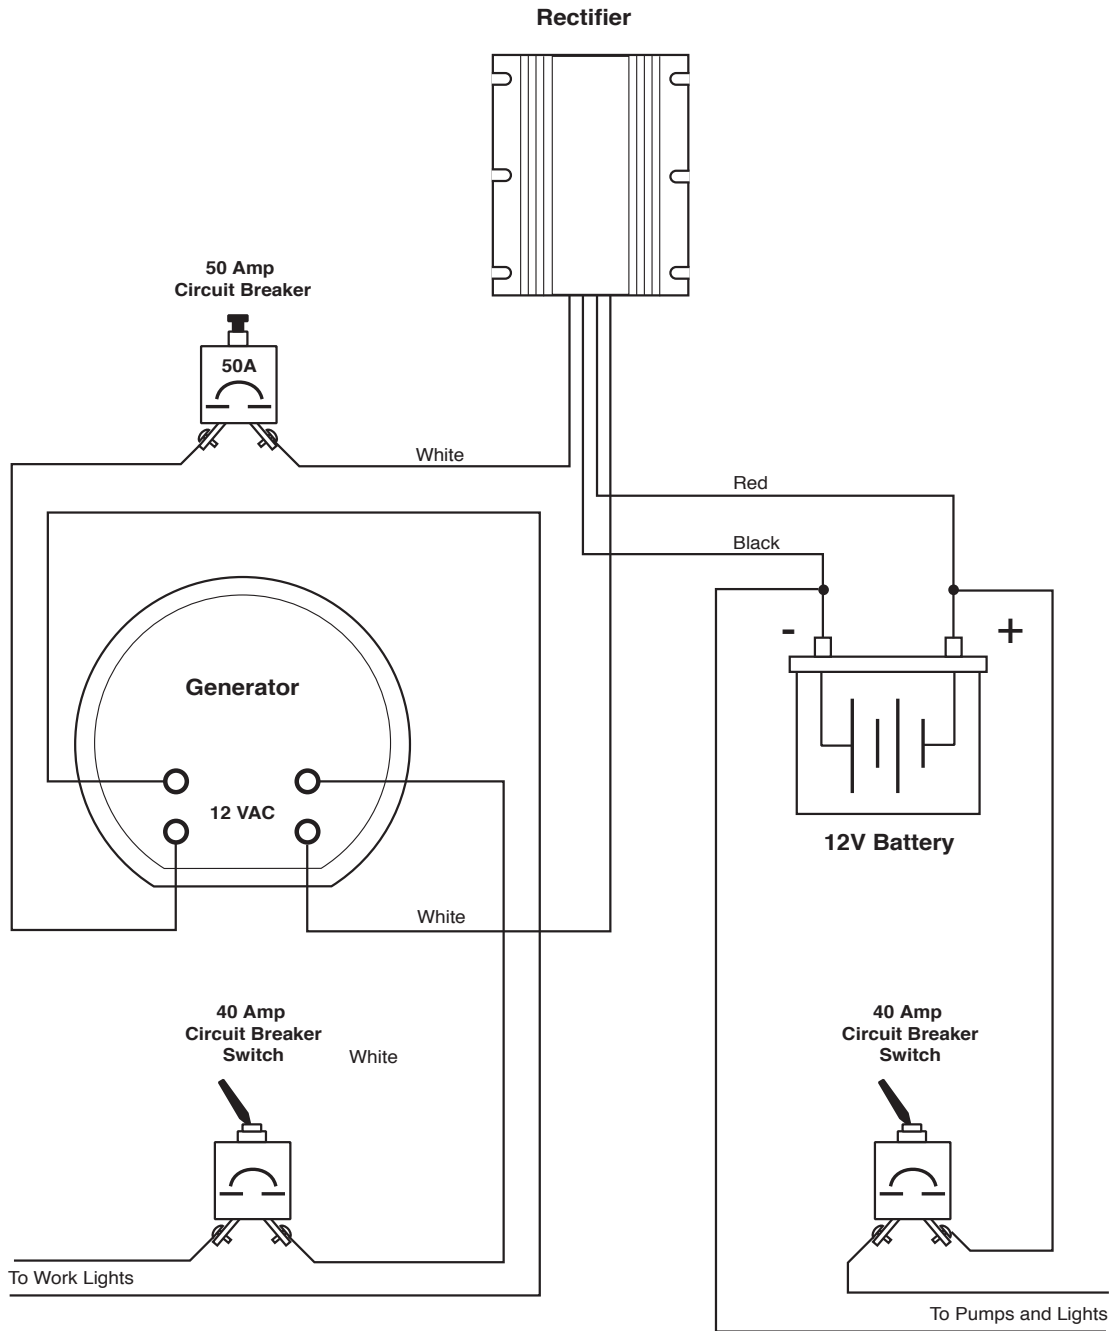

## REC-40 Rectifier Wiring

2nd 12VAC winding not installed on some equipment (requires internal connection).

Bridge rectifier assembly with circuit breaker.  
50 amp circuit breaker switch.