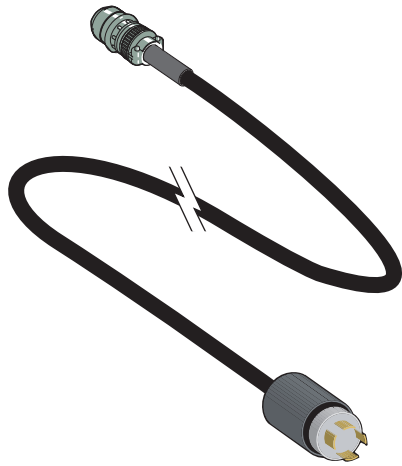

Type VI-A Input Cable Modification

3-Pin Plug (#01023) to
4 Pin twist lock male Plug via
12-3 SOW .